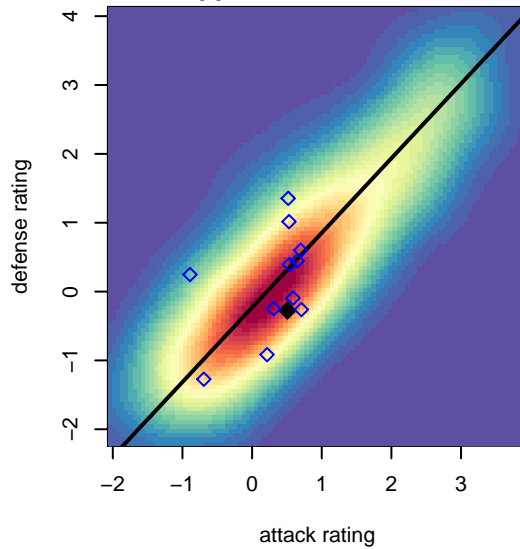

Idaho Arsenal United G04

, ID
 G04 total strength=832
 attack=1.66 defense=0.76
 fall league = Idaho D3 U13G Div 2 U13
 spr league = Spr Idaho D3 U13 Div 2

alt names used:
 ARSENAL UNITED
 ARSENAL UNITED (ID)
 ARSENAL UNITED U13 GIRLS
 ARSENAL UNITED

Venues played:
 2016 Idaho D3 U13G Division 2 U13
 2016 GEM State Challenge U13 Silver U13
 2016 FC Nova Fall Showcase U13
 2016 Spr Idaho D3 U13 Division 2

Idaho Arsenal United G04
 Dots are actual minus expected GF (blue circles) and GA (red triangles).
 Blue line is smoothed change in attack strength. Red is smoothed change in defense strength.

**attack and defense variance (black dot)
relative to other teams
and top 10 in region**

**attack and defense rating
relative to others at age
and all opponents in last 13 months**

Performance relative to 13 month average